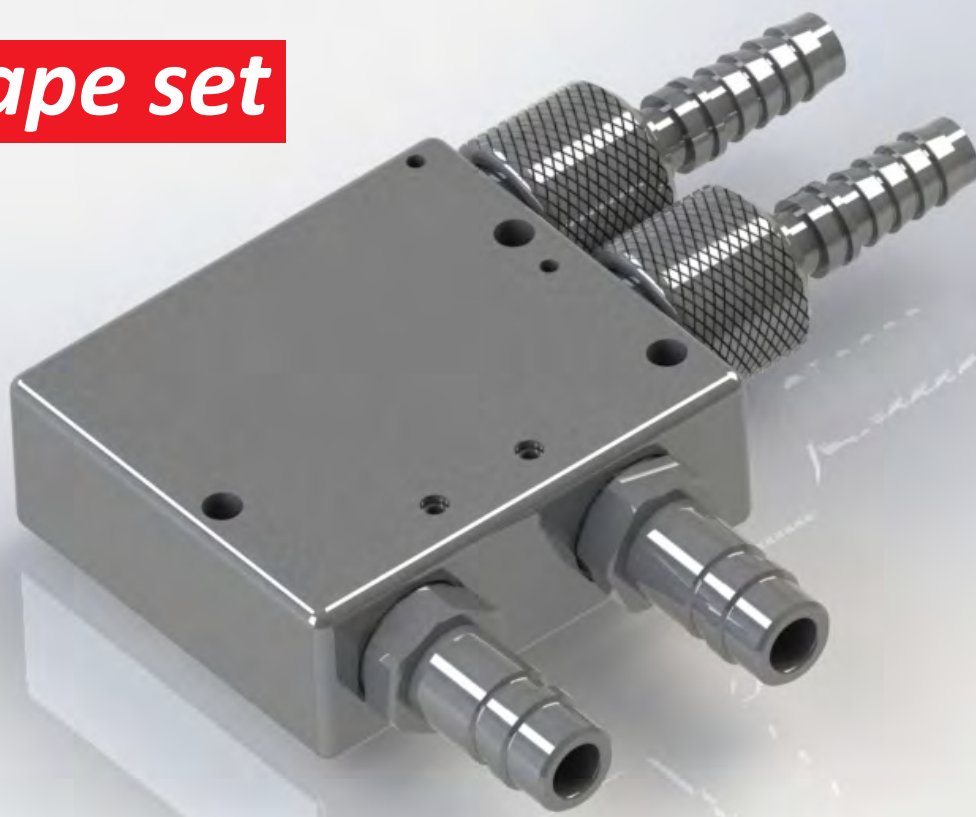

## *Escape set*

### **Description**

Escape set with skovde coupling

### **Spare part kit**

H.80.00076

Tekst en specificaties

**Contents of the spare part kit**

1. ISO 8752 - DIN 1484
2. Spring pin
3. O-ring
4. O-ring
5. O-ring

All rights reserved. Reproduction in any form or by any means is not allowed, without prior permission in writing from IHC Merwede BV