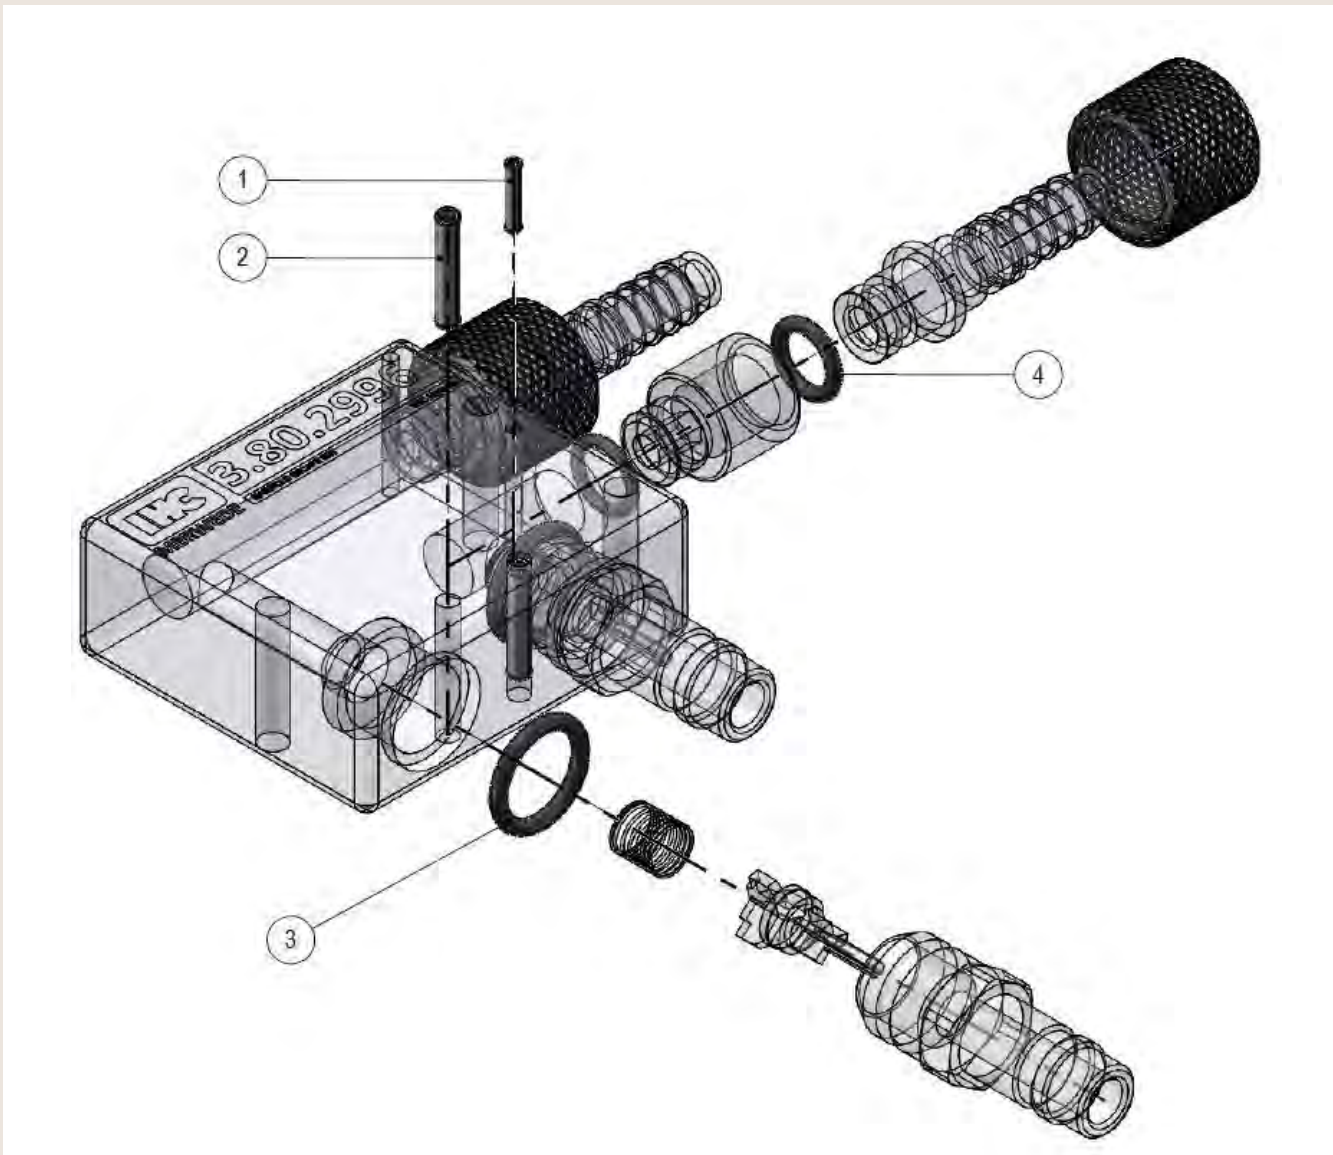

### **Description**

Escape set with skovde coupling

### **Spare part kit**

H.80.00076

Tekst en specificaties

**Contents of the spare part kit**

1. ISO 8752 - DIN 1484
2. Spring pin
3. O-ring
4. O-ring
5. O-ring

All rights reserved. Reproduction in any form or by any means is not allowed, without prior permission in writing from IHC Merwede BV